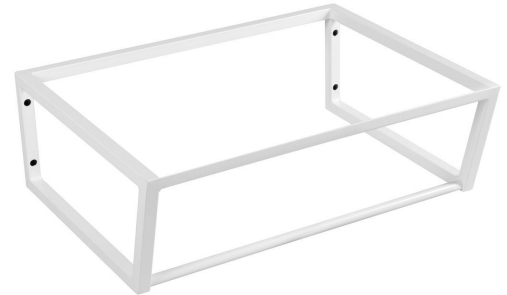

# SKA console under washbasin 600x200x460mm, white matt

**Order code:** SKA211

## Basic information

**Brand:** Sapho  
**Series:** SKA Industrial

## Size

**Width:** 596 mm  
**Depth:** 458 mm

## Properties

**Colour:** White matt  
**Colour options:** According to the Swatch  
**Material:** Steel  
**Installation:** Wall-Hung  
**Package contains:** Mounting Kit  
**Weight / Piece:** 8.0 kg  
**Packaging:** 1 Piece  
**Warranty:** 2 years