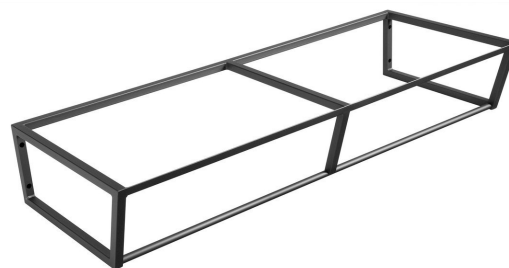

**SKA console under washbasin/under counter,  
1200x200x460mm, black matt**

**Order code:** SKA204

**Basic information**

**Brand:** Sapho  
**Series:** SKA Industrial

**Size**

**Width:** 1196 mm  
**Depth:** 458 mm

**Properties**

**Colour:** Black  
**Colour options:** According to the Swatch  
**Material:** Steel  
**Installation:** Wall-Hung  
**Package contains:** Mounting Kit  
**Weight / Piece:** 14.0 kg  
**Packaging:** 1 Piece  
**Warranty:** 2 years

**Spare parts**

SADA6 mounting set for SKA 101,102,103,104,201,202,203,204, black (Order code: NDSD6)

SKA console under washbasin/under counter,  
1200x200x460mm, black matt

Technical sheet