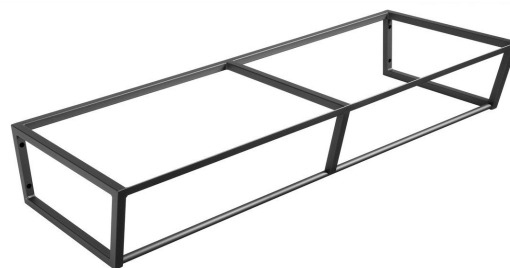

**SKA console under washbasin/under counter,
1200x200x460mm, black matt**

Order code: SKA204

Basic information

Brand: Sapho
Series: SKA Industrial

Size

Width: 1196 mm
Depth: 458 mm

Properties

Colour: Black
Colour options: According to the Swatch
Material: Steel
Installation: Wall-Hung
Package contains: Mounting Kit
Weight / Piece: 14.0 kg
Packaging: 1 Piece
Warranty: 2 years

Spare parts

SADA6 mounting set for SKA 101,102,103,104,201,202,203,204, black (Order code: NDSD6)

SKA console under washbasin/under counter,
1200x200x460mm, black matt

Technical sheet