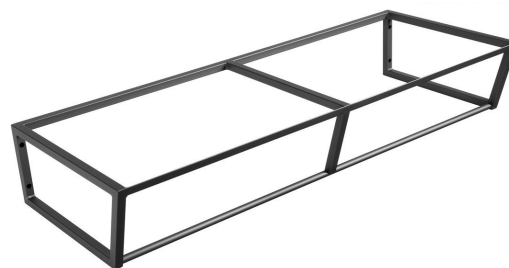

**SKA console under washbasin/under counter,
1200x200x460mm, black matt**

Order code: SKA204

Basic information

Brand: Sapho
Series: SKA Industrial

Size

Width: 1196 mm
Depth: 458 mm

Properties

Colour: Black
Colour options: According to the Swatch
Material: Steel
Installation: Wall-Hung
Package contains: Mounting Kit
Weight / Piece: 14.0 kg
Packaging: 1 Piece
Warranty: 2 years

Spare parts

SADA6 mounting set for SKA 101,102,103,104,201,202,203,204, black (Order code: NDSD6)

SKA console under washbasin/under counter,
1200x200x460mm, black matt

Technical sheet