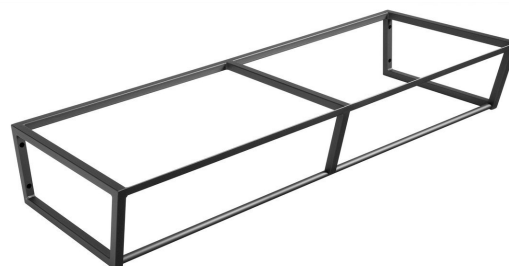

**SKA console under washbasin/under counter,  
1200x200x460mm, black matt**

**Order code:** SKA204

**Basic information**

**Brand:** Sapho  
**Series:** SKA Industrial

**Size**

**Width:** 1196 mm  
**Depth:** 458 mm

**Properties**

**Colour:** Black  
**Colour options:** According to the Swatch  
**Material:** Steel  
**Installation:** Wall-Hung  
**Package contains:** Mounting Kit  
**Weight / Piece:** 14.0 kg  
**Packaging:** 1 Piece  
**Warranty:** 2 years

**Spare parts**

SADA6 mounting set for SKA 101,102,103,104,201,202,203,204, black (Order code: NDSD6)

SKA console under washbasin/under counter,  
1200x200x460mm, black matt