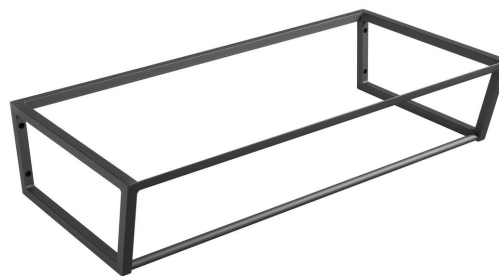

**SKA console under washbasin/under counter,
900x200x460mm, black matt**

Order code: SKA203

Basic information

Brand: Sapho
Series: SKA Industrial

Size

Width: 896 mm
Depth: 458 mm

Properties

Colour: Black
Colour options: According to the Swatch
Material: Steel
Installation: Wall-Hung
Package contains: Mounting Kit
Weight / Piece: 12.0 kg
Packaging: 1 Piece
Warranty: 2 years

Spare parts

SADA6 mounting set for SKA 101,102,103,104,201,202,203,204, black (Order code: NDSD6)

SKA console under washbasin/under counter,
900x200x460mm, black matt

Technical sheet