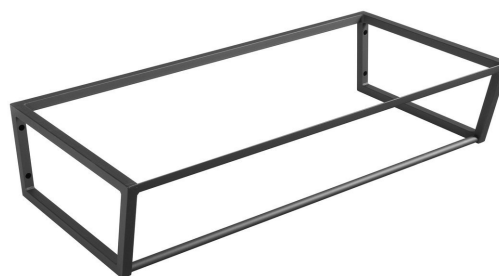

**SKA console under washbasin/under counter,
900x200x460mm, black matt**

Order code: SKA203

Basic information

Brand: Sapho
Series: SKA Industrial

Size

Width: 896 mm
Depth: 458 mm

Properties

Colour: Black
Colour options: According to the Swatch
Material: Steel
Installation: Wall-Hung
Package contains: Mounting Kit
Weight / Piece: 12.0 kg
Packaging: 1 Piece
Warranty: 2 years

Spare parts

SADA6 mounting set for SKA 101,102,103,104,201,202,203,204, black (Order code: NDSD6)

SKA console under washbasin/under counter,
900x200x460mm, black matt

Technical sheet