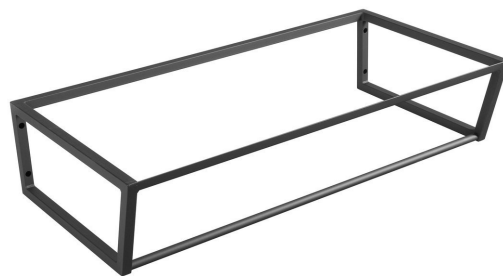

**SKA console under washbasin/under counter,
900x200x460mm, black matt**

Order code: SKA203

Basic information

Brand: Sapho
Series: SKA Industrial

Size

Width: 896 mm
Depth: 458 mm

Properties

Colour: Black
Colour options: According to the Swatch
Material: Steel
Installation: Wall-Hung
Package contains: Mounting Kit
Weight / Piece: 12.0 kg
Packaging: 1 Piece
Warranty: 2 years

Spare parts

SADA6 mounting set for SKA 101,102,103,104,201,202,203,204, black (Order code: NDSD6)

SKA console under washbasin/under counter,
900x200x460mm, black matt

Technical sheet