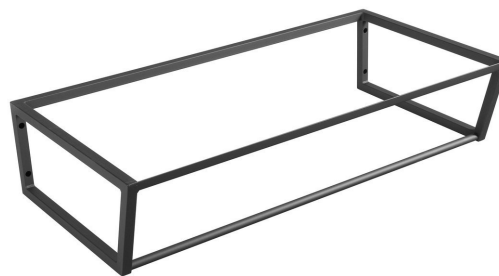

**SKA console under washbasin/under counter,  
900x200x460mm, black matt**

**Order code:** SKA203

**Basic information**

**Brand:** Sapho  
**Series:** SKA Industrial

**Size**

**Width:** 896 mm  
**Depth:** 458 mm

**Properties**

**Colour:** Black  
**Colour options:** According to the Swatch  
**Material:** Steel  
**Installation:** Wall-Hung  
**Package contains:** Mounting Kit  
**Weight / Piece:** 12.0 kg  
**Packaging:** 1 Piece  
**Warranty:** 2 years

**Spare parts**

SADA6 mounting set for SKA 101,102,103,104,201,202,203,204, black (Order code: NDSD6)

SKA console under washbasin/under counter,  
900x200x460mm, black matt

Technical sheet