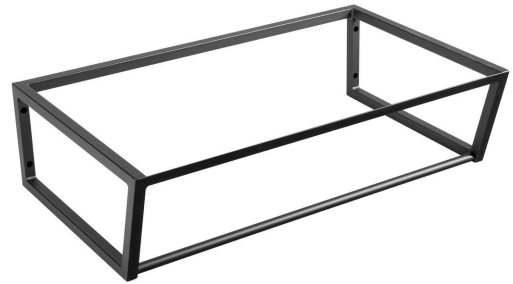

SKA console under washbasin 750x200x460mm, black matt

Order code: SKA202

Basic information

Brand: Sapho
Series: SKA Industrial

Size

Width: 746 mm
Depth: 458 mm

Properties

Colour: Black
Colour options: According to the Swatch
Material: Steel
Installation: Wall-Hung
Package contains: Mounting Kit
Weight / Piece: 10.0 kg
Packaging: 1 Piece
Warranty: 2 years

Spare parts

SADA6 mounting set for SKA 101,102,103,104,201,202,203,204, black (Order code: NDSD6)

Technical sheet