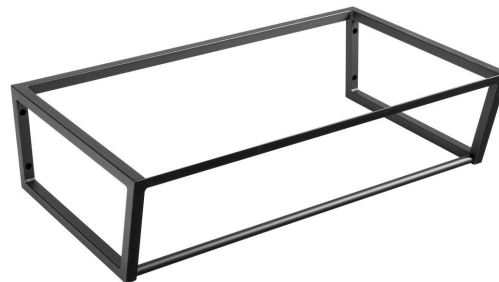

SKA console under washbasin 750x200x460mm, black matt

Order code: SKA202

Basic information

Brand: Sapho
Series: SKA Industrial

Size

Width: 746 mm
Depth: 458 mm

Properties

Colour: Black
Colour options: According to the Swatch
Material: Steel
Installation: Wall-Hung
Package contains: Mounting Kit
Weight / Piece: 10.0 kg
Packaging: 1 Piece
Warranty: 2 years

Spare parts

SADA6 mounting set for SKA 101,102,103,104,201,202,203,204, black (Order code: NDSD6)

Technical sheet