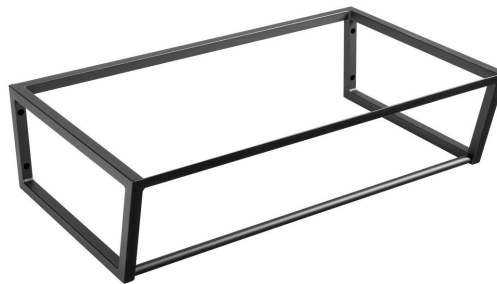

SKA console under washbasin 750x200x460mm, black matt

Order code: SKA202

Basic information

Brand: Sapho
Series: SKA Industrial

Size

Width: 746 mm
Depth: 458 mm

Properties

Colour: Black
Colour options: According to the Swatch
Material: Steel
Installation: Wall-Hung
Package contains: Mounting Kit
Weight / Piece: 10.0 kg
Packaging: 1 Piece
Warranty: 2 years

Spare parts

SADA6 mounting set for SKA 101,102,103,104,201,202,203,204, black (Order code: NDSD6)

Technical sheet