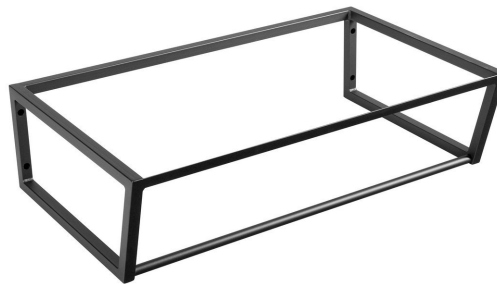

# SKA console under washbasin 750x200x460mm, black matt

**Order code:** SKA202

## Size

**Width:** 746 mm  
**Depth:** 458 mm

## Properties

**Colour:** Black  
**Colour options:** According to the Swatch  
**Material:** Steel  
**Installation:** Wall-Hung  
**Package contains:** Mounting Kit  
**Weight / Piece:** 10.0 kg  
**Packaging:** 1 Piece  
**Warranty:** 2 years