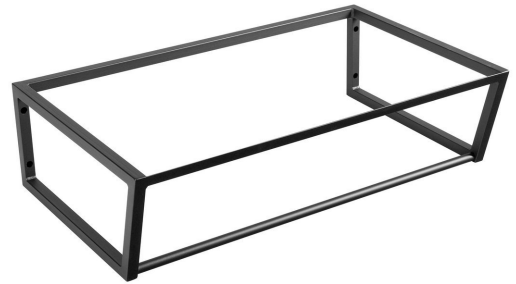

SKA console under washbasin 750x200x460mm, black matt

Order code: SKA202

Basic information

Brand: Sapho
Series: SKA Industrial

Size

Width: 746 mm
Depth: 458 mm

Properties

Colour: Black
Colour options: According to the Swatch
Material: Steel
Installation: Wall-Hung
Package contains: Mounting Kit
Weight / Piece: 10.0 kg
Packaging: 1 Piece
Warranty: 2 years

Spare parts

SADA6 mounting set for SKA 101,102,103,104,201,202,203,204, black (Order code: NDSD6)

Technical sheet