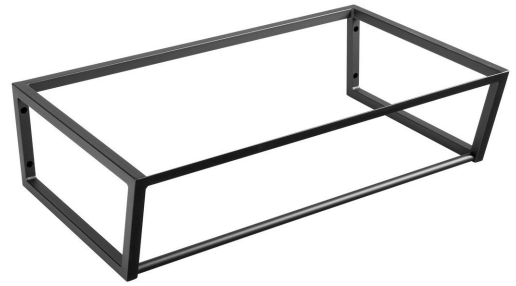

SKA console under washbasin 750x200x460mm, black matt

Order code: SKA202

Size

Width: 746 mm

Depth: 458 mm

Properties

Colour: Black

Material: Steel

Warranty: 2 years