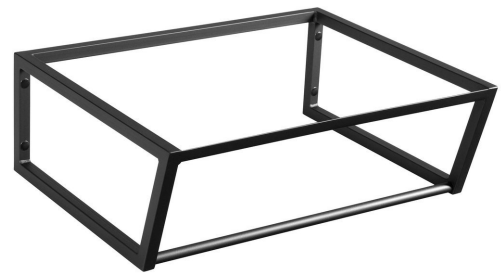

SKA console under washbasin 600x200x460mm, black matt

Order code: SKA201

Basic information

Brand: Sapho
Series: SKA Industrial

Size

Width: 596 mm
Depth: 458 mm

Properties

Colour: Black
Colour options: According to the Swatch
Material: Steel
Installation: Wall-Hung
Package contains: Mounting Kit
Weight / Piece: 8.0 kg
Packaging: 1 Piece
Warranty: 2 years

Spare parts

SADA6 mounting set for SKA 101,102,103,104,201,202,203,204, black (Order code: NDSD6)

SKA console under washbasin 600x200x460mm, black matt

Technical sheet