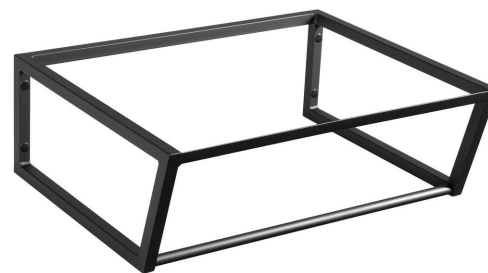

SKA console under washbasin 600x200x460mm, black matt

Order code: SKA201

Basic information

Brand: Sapho
Series: SKA Industrial

Size

Width: 596 mm
Depth: 458 mm

Properties

Colour: Black
Colour options: According to the Swatch
Material: Steel
Installation: Wall-Hung
Package contains: Mounting Kit
Weight / Piece: 8.0 kg
Packaging: 1 Piece
Warranty: 2 years

Spare parts

SADA6 mounting set for SKA 101,102,103,104,201,202,203,204, black (Order code: NDSD6)

SKA console under washbasin 600x200x460mm, black
matt

Technical sheet