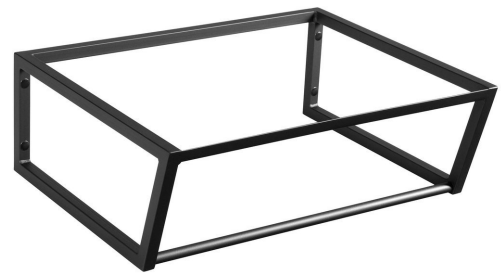

# SKA console under washbasin 600x200x460mm, black matt

**Order code:** SKA201

## Basic information

**Brand:** Sapho  
**Series:** SKA Industrial

## Size

**Width:** 596 mm  
**Depth:** 458 mm

## Properties

**Colour:** Black  
**Colour options:** According to the Swatch  
**Material:** Steel  
**Installation:** Wall-Hung  
**Package contains:** Mounting Kit  
**Weight / Piece:** 8.0 kg  
**Packaging:** 1 Piece  
**Warranty:** 2 years