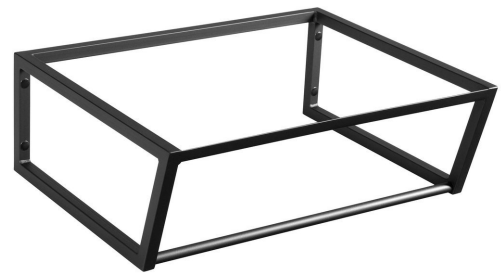

SKA console under washbasin 600x200x460mm, black matt

Order code: SKA201

Basic information

Brand: Sapho
Series: SKA Industrial

Size

Width: 596 mm
Depth: 458 mm

Properties

Colour: Black
Colour options: According to the Swatch
Material: Steel
Installation: Wall-Hung
Package contains: Mounting Kit
Weight / Piece: 8.0 kg
Packaging: 1 Piece
Warranty: 2 years

Spare parts

SADA6 mounting set for SKA 101,102,103,104,201,202,203,204, black (Order code: NDSD6)

SKA console under washbasin 600x200x460mm, black
matt

Technical sheet