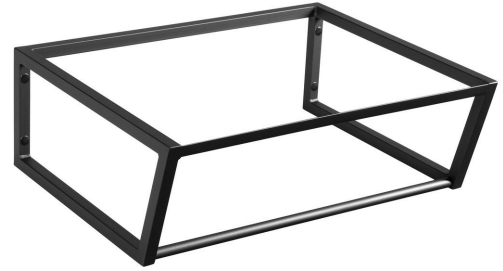

SKA console under washbasin 600x200x460mm, black matt

Order code: SKA201

Size

Width: 596 mm

Depth: 458 mm

Properties

Colour: Black

Material: Steel

Warranty: 2 years