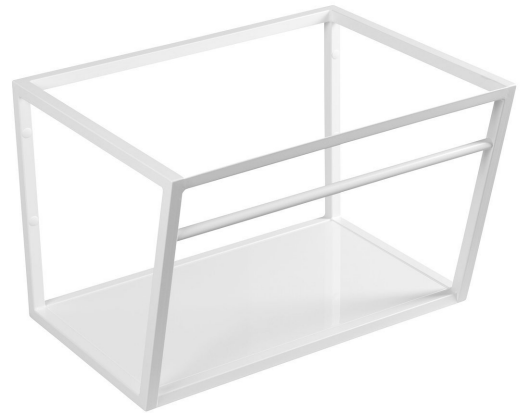

# SKA console under washbasin 600x400x460mm, white matt, with white MDF Shelf

**Order code:** SKA111

## Basic information

**Brand:** Sapho  
**Series:** SKA Industrial

## Size

**Width:** 596 mm  
**Depth:** 458 mm

## Properties

**Colour:** White matt  
**Colour options:** According to the Swatch  
**Material:** MDF, Steel  
**Installation:** Wall-Hung  
**Package contains:** Mounting Kit  
**Weight / Piece:** 9.0 kg  
**Packaging:** 1 Piece  
**Warranty:** 2 years