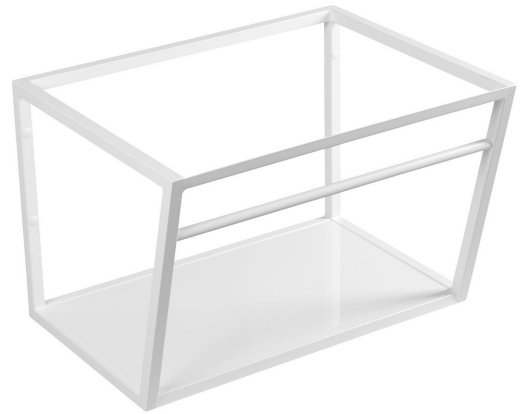

SKA console under washbasin 600x400x460mm, white matt, with white MDF Shelf

Order code: SKA111

Basic information

Brand: Sapho
Series: SKA Industrial

Size

Width: 596 mm
Depth: 458 mm

Properties

Colour: White matt
Colour options: According to the Swatch
Material: MDF, Steel
Installation: Wall-Hung
Package contains: Mounting Kit
Weight / Piece: 9.0 kg
Packaging: 1 Piece
Warranty: 2 years

Spare parts

SADA5 mounting set for SKA 111,112,113,114,211,212,213,214, white (Order code: NDSD5)

Technical sheet