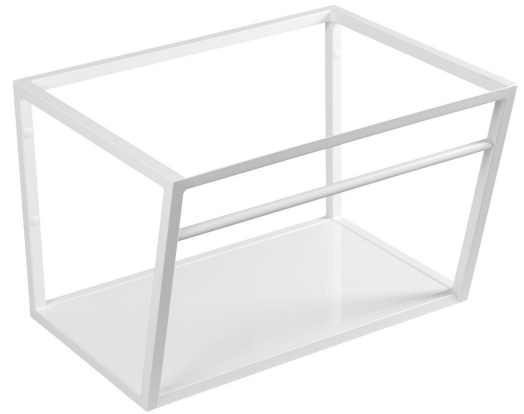

SKA console under washbasin 600x400x460mm, white matt, with white MDF Shelf

Order code: SKA111

Basic information

Brand: Sapho
Series: SKA Industrial

Size

Width: 596 mm
Depth: 458 mm

Properties

Colour: White matt
Colour options: According to the Swatch
Material: MDF, Steel
Installation: Wall-Hung
Package contains: Mounting Kit
Weight / Piece: 9.0 kg
Packaging: 1 Piece
Warranty: 2 years

Spare parts

SADA5 mounting set for SKA 111,112,113,114,211,212,213,214, white (Order code: NDS5)

Technical sheet