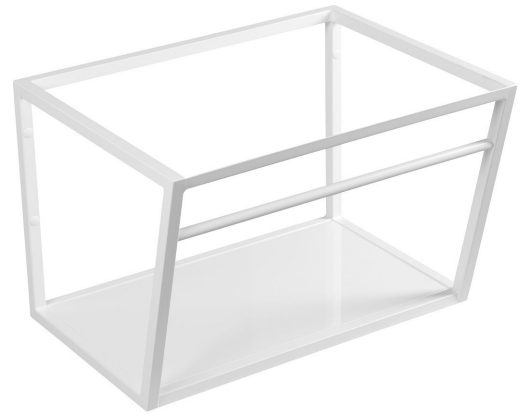

SKA console under washbasin 600x400x460mm, white matt, with white MDF Shelf

Order code: SKA111

Basic information

Brand: Sapho
Series: SKA Industrial

Size

Width: 596 mm
Depth: 458 mm

Properties

Colour: White matt
Colour options: According to the Swatch
Material: MDF, Steel
Installation: Wall-Hung
Package contains: Mounting Kit
Weight / Piece: 9.0 kg
Packaging: 1 Piece
Warranty: 2 years

Spare parts

SADA5 mounting set for SKA 111,112,113,114,211,212,213,214, white (Order code: NDSD5)

Technical sheet