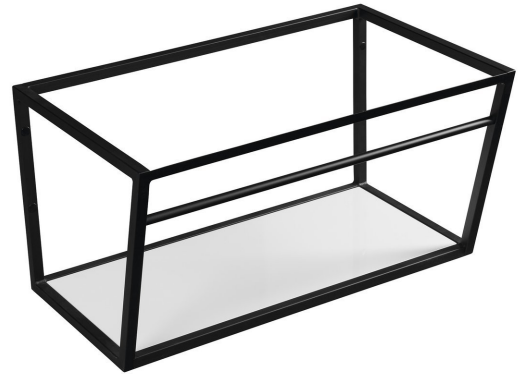

SKA console under washbasin 750x400x460mm, black matt, with white MDF Shelf

Order code: SKA102

Basic information

Brand: Sapho
Series: SKA Industrial

Size

Width: 746 mm
Depth: 458 mm

Properties

Colour: Black
Colour options: According to the Swatch
Material: MDF, Steel
Installation: Wall-Hung
Package contains: Mounting Kit
Weight / Piece: 11.0 kg
Packaging: 1 Piece
Warranty: 2 years

Spare parts

SADA6 mounting set for SKA 101,102,103,104,201,202,203,204, black (Order code: NDSD6)

Technical sheet