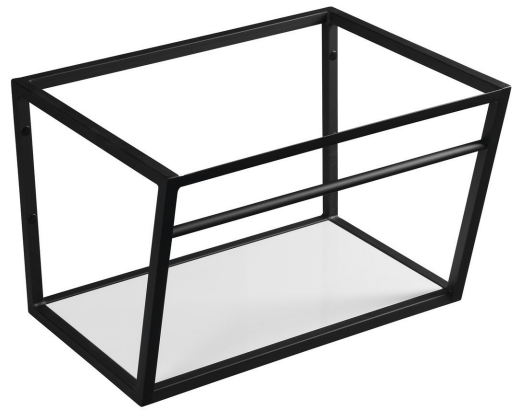

SKA console under washbasin 600x400x460mm, black matt, with white MDF Shelf

Order code: SKA101

Basic information

Brand: Sapho
Series: SKA Industrial

Size

Width: 596 mm
Depth: 458 mm

Properties

Colour: Black
Colour options: According to the Swatch
Material: MDF, Steel
Installation: Wall-Hung
Package contains: Mounting Kit
Weight / Piece: 8.95 kg
Packaging: 1 Piece
Warranty: 2 years

Spare parts

SADA6 mounting set for SKA 101,102,103,104,201,202,203,204, black (Order code: NDSD6)

Technical sheet