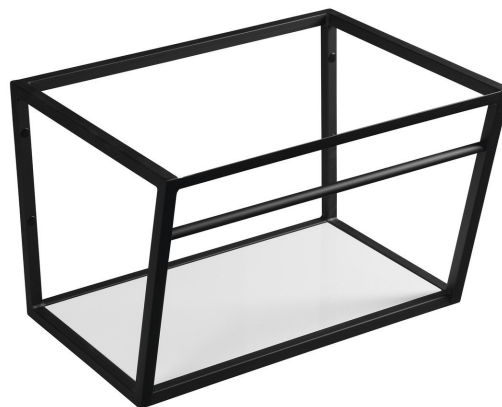

# SKA console under washbasin 600x400x460mm, black matt, with white MDF Shelf

**Order code:** SKA101

## Basic information

**Brand:** Sapho  
**Series:** SKA Industrial

## Size

**Width:** 596 mm  
**Depth:** 458 mm

## Properties

**Colour:** Black  
**Colour options:** According to the Swatch  
**Material:** MDF, Steel  
**Installation:** Wall-Hung  
**Package contains:** Mounting Kit  
**Weight / Piece:** 8.95 kg  
**Packaging:** 1 Piece  
**Warranty:** 2 years