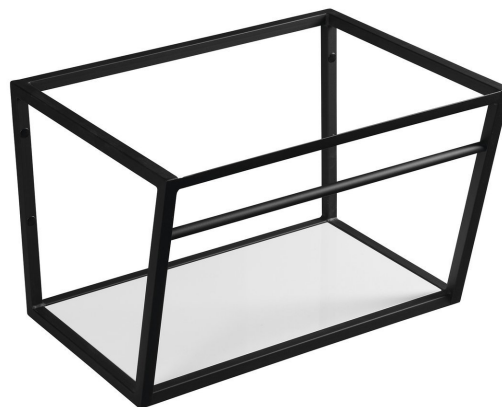

SKA console under washbasin 600x400x460mm, black matt, with white MDF Shelf

Order code: SKA101

Basic information

Brand: Sapho
Series: SKA Industrial

Size

Width: 596 mm
Depth: 458 mm

Properties

Colour: Black
Colour options: According to the Swatch
Material: MDF, Steel
Installation: Wall-Hung
Package contains: Mounting Kit
Weight / Piece: 8.95 kg
Packaging: 1 Piece
Warranty: 2 years

Spare parts

SADA6 mounting set for SKA 101,102,103,104,201,202,203,204, black (Order code: NDSD6)

Technical sheet