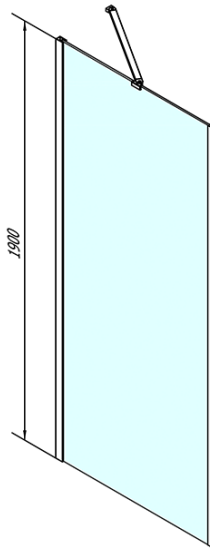

Product list

Order code: **ZL3270**

ZOOM LINE Side Panel 700mm, clear glass

ZL3270L

ZL3270R