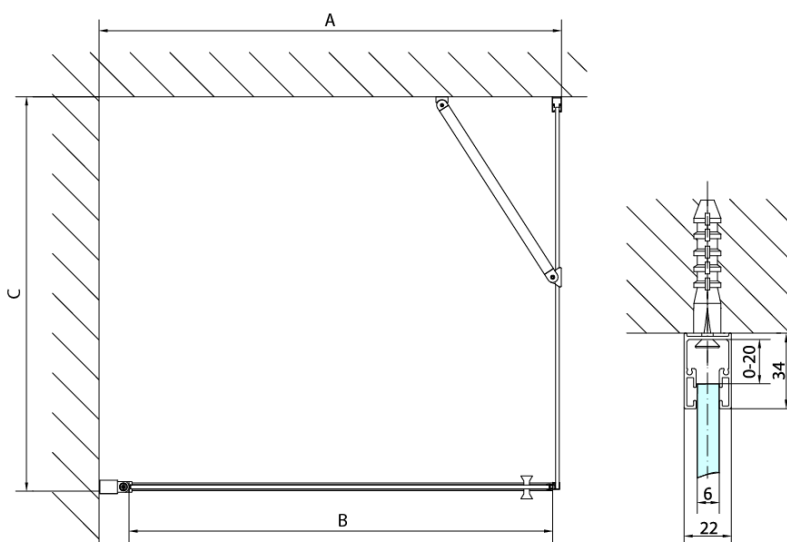

### Size

**Height:** 1900 mm  
**Depth:** 700 mm

### Properties

**Profile colour:** Chrome - polished aluminum  
**Shape:** Fixed panel for shower door  
**Glass colour:** TRANSPARENT glass  
**Glass finish:** Antidrop  
**Glass thickness:** 6 mm  
**Weight / Piece:** 22.0 kg  
**Packaging:** 1 Piece  
**Warranty:** 2 years

Technical sheet

ARTICLE	C
ZL3270	670-690
ZL3280	770-790
ZL3290	870-890
ZL3210	970-990

ARTICLE	A	B
ZL1270	670-690	~615
ZL1280	770-790	~715
ZL1290	870-890	~815
ZL1210	970-990	~815

ARTICLE	A	B	C
ZL1390	870-890	330	470
ZL1310	970-990	430	520
ZL1311	1070-1090	480	570
ZL1312	1170-1190	530	620
ZL1313	1270-1290	630	620
ZL1314	1370-1390	730	620
ZL1315	1470-1490	830	620