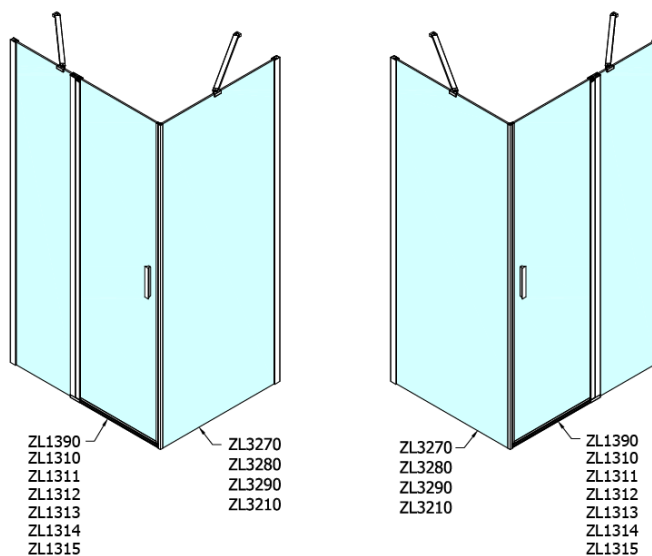

### Size

**Height:** 1900 mm  
**Depth:** 700 mm

### Properties

**Profile colour:** Chrome - polished aluminum  
**Shape:** Fixed panel for shower door  
**Glass colour:** TRANSPARENT glass  
**Glass finish:** Antidrop  
**Glass thickness:** 6 mm  
**Weight / Piece:** 22.0 kg  
**Packaging:** 1 Piece  
**Warranty:** 2 years

Technical sheet

ARTICLE	C
ZL3270	670-690
ZL3280	770-790
ZL3290	870-890
ZL3210	970-990

ARTICLE	A	B
ZL1270	670-690	~615
ZL1280	770-790	~715
ZL1290	870-890	~815
ZL1210	970-990	~815

ARTICLE	A	B	C
ZL1390	870-890	330	470
ZL1310	970-990	430	520
ZL1311	1070-1090	480	570
ZL1312	1170-1190	530	620
ZL1313	1270-1290	630	620
ZL1314	1370-1390	730	620
ZL1315	1470-1490	830	620