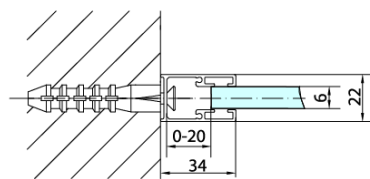

### Size

**Height:** 1900 mm  
**Depth:** 700 mm

### Properties

**Profile colour:** Chrome - polished aluminum  
**Shape:** Fixed panel for shower door  
**Glass colour:** TRANSPARENT glass  
**Glass finish:** Antidrop  
**Glass thickness:** 6 mm  
**Weight / Piece:** 22.0 kg  
**Packaging:** 1 Piece  
**Warranty:** 2 years

Technical sheet

ARTICLE	C
ZL3270	670-690
ZL3280	770-790
ZL3290	870-890
ZL3210	970-990

ARTICLE	A	B
ZL1270	670-690	~615
ZL1280	770-790	~715
ZL1290	870-890	~815
ZL1210	970-990	~815

ARTICLE	A	B	C
ZL1390	870-890	330	470
ZL1310	970-990	430	520
ZL1311	1070-1090	480	570
ZL1312	1170-1190	530	620
ZL1313	1270-1290	630	620
ZL1314	1370-1390	730	620
ZL1315	1470-1490	830	620