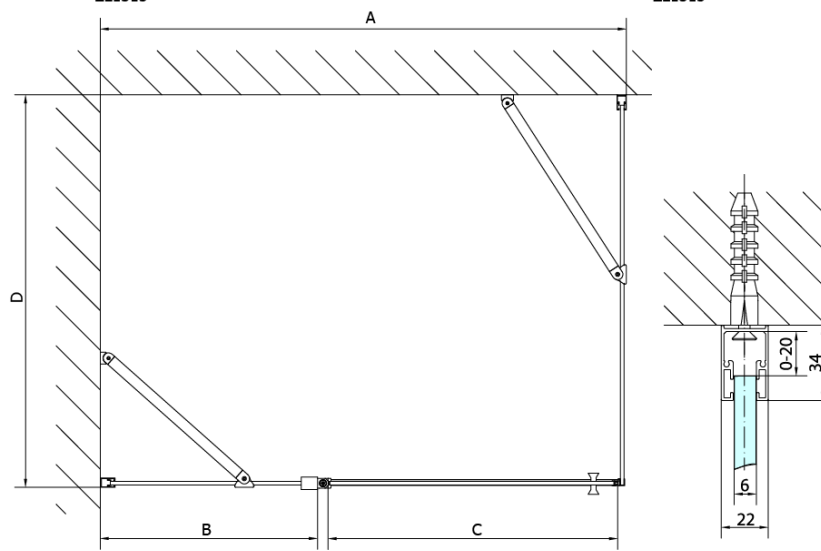

### Size

**Height:** 1900 mm  
**Depth:** 700 mm

### Properties

**Profile colour:** Chrome - polished aluminum  
**Shape:** Fixed panel for shower door  
**Glass colour:** TRANSPARENT glass  
**Glass finish:** Antidrop  
**Glass thickness:** 6 mm  
**Weight / Piece:** 22.0 kg  
**Packaging:** 1 Piece  
**Warranty:** 2 years

Technical sheet

ARTICLE	C
ZL3270	670-690
ZL3280	770-790
ZL3290	870-890
ZL3210	970-990

ARTICLE	A	B
ZL1270	670-690	~615
ZL1280	770-790	~715
ZL1290	870-890	~815
ZL1210	970-990	~815

ARTICLE	A	B	C
ZL1390	870-890	330	470
ZL1310	970-990	430	520
ZL1311	1070-1090	480	570
ZL1312	1170-1190	530	620
ZL1313	1270-1290	630	620
ZL1314	1370-1390	730	620
ZL1315	1470-1490	830	620