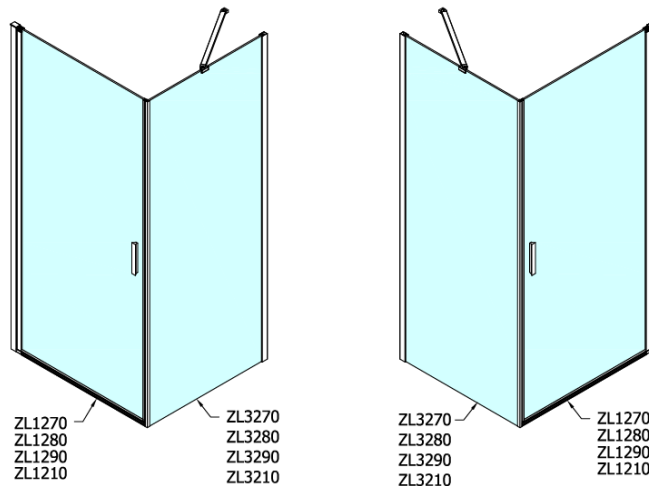

Technical sheet

ARTICLE	C
ZL3270	670-690
ZL3280	770-790
ZL3290	870-890
ZL3210	970-990

ARTICLE	A	B
ZL1270	670-690	~615
ZL1280	770-790	~715
ZL1290	870-890	~815
ZL1210	970-990	~815