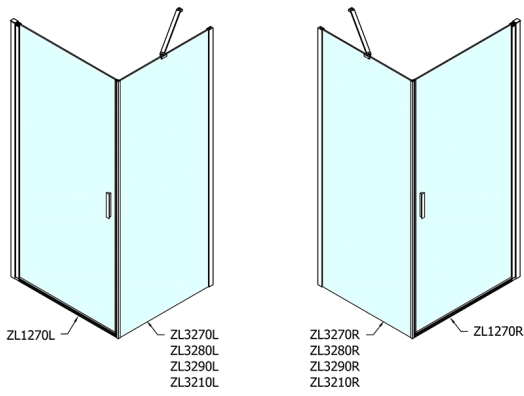

## ZOOM Shower Door 700mm, clear glass

**Order code:** ZL1270

**Size**

**Width:** 700 mm

**Height:** 1900 mm

**Properties**

**Warranty:** 2 years

### Technical sheet

	B
ZL1270-ZL3270	670-690
ZL1270-ZL3280	770-790
ZL1270-ZL3290	870-890
ZL1270-ZL3210	970-990