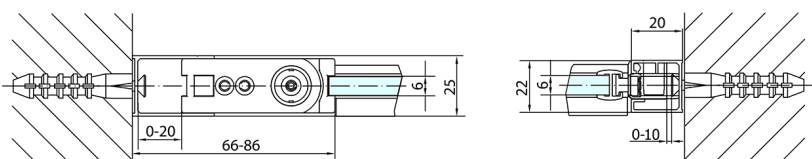

## ZOOM Shower Door 700mm, clear glass

**Order code:** ZL1270

**Size**

**Width:** 700 mm

**Height:** 1900 mm

**Properties**

**Warranty:** 2 years

### Technical sheet

	B
ZL1270-ZL3270	670-690
ZL1270-ZL3280	770-790
ZL1270-ZL3290	870-890
ZL1270-ZL3210	970-990