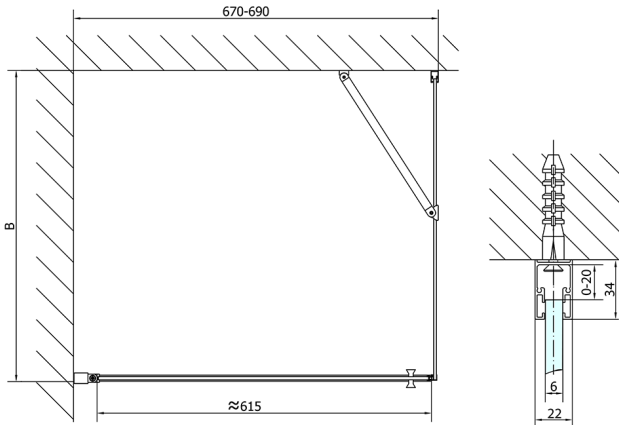

## ZOOM Shower Door 700mm, clear glass

**Order code:** ZL1270

**Size**

**Width:** 700 mm

**Height:** 1900 mm

**Properties**

**Warranty:** 2 years

### Technical sheet

	B
ZL1270-ZL3270	670-690
ZL1270-ZL3280	770-790
ZL1270-ZL3290	870-890
ZL1270-ZL3210	970-990