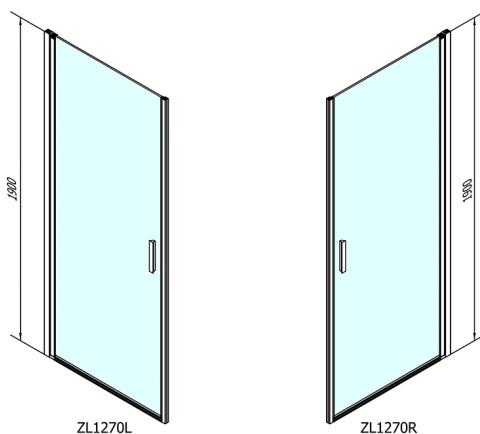

## ZOOM Shower Door 700mm, clear glass

**Order code:** ZL1270

**Size**

**Width:** 700 mm

**Height:** 1900 mm

**Properties**

**Warranty:** 2 years

### Technical sheet

	B
ZL1270-ZL3270	670-690
ZL1270-ZL3280	770-790
ZL1270-ZL3290	870-890
ZL1270-ZL3210	970-990