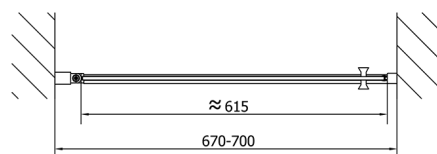

## ZOOM Shower Door 700mm, clear glass

**Order code:** ZL1270

**Size**

**Width:** 700 mm

**Height:** 1900 mm

**Properties**

**Warranty:** 2 years

### Technical sheet

	B
ZL1270-ZL3270	670-690
ZL1270-ZL3280	770-790
ZL1270-ZL3290	870-890
ZL1270-ZL3210	970-990