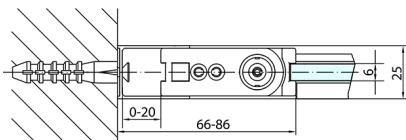

## ZOOM Shower Door 700mm, clear glass

**Order code:** ZL1270

**Size**

**Width:** 700 mm

**Height:** 1900 mm

**Properties**

**Warranty:** 2 years

### Technical sheet

	B
ZL1270-ZL3270	670-690
ZL1270-ZL3280	770-790
ZL1270-ZL3290	870-890
ZL1270-ZL3210	970-990