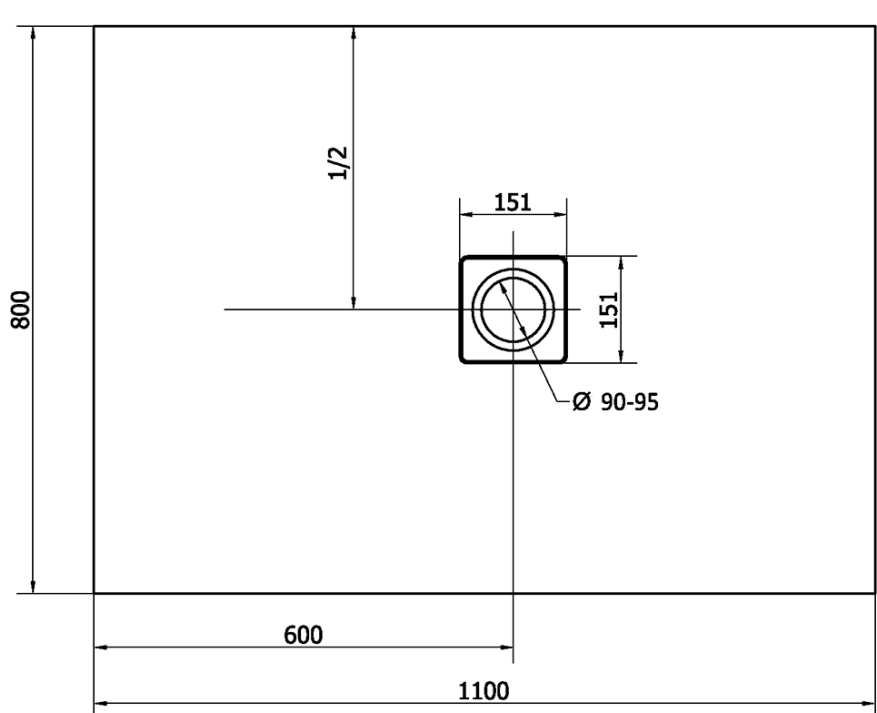

FLEXIA Cast Marble Shower Tray 110x80cm, Cuttable According To Your Req

Order code: 72924

Basic information

Brand: Polysan
Series: FLEXIA

Size

Length: 1100 mm
Width: 800 mm
Height: 30 mm

Properties

Colour: White
Material: Cast marble
Shape: Rectangular
Waste diameter: 90 mm
Weight / Piece: 47.0 kg
Packaging: 1 Piece
Warranty: 2 years

We recommend buy

1 Piece FLEXIA Shower Tray Waste Ø 90mm, DN40, brushed stainless steel (Order code: 17731)

Technical sheet

----- STRANA ŘEZU
CUTTED EDGE