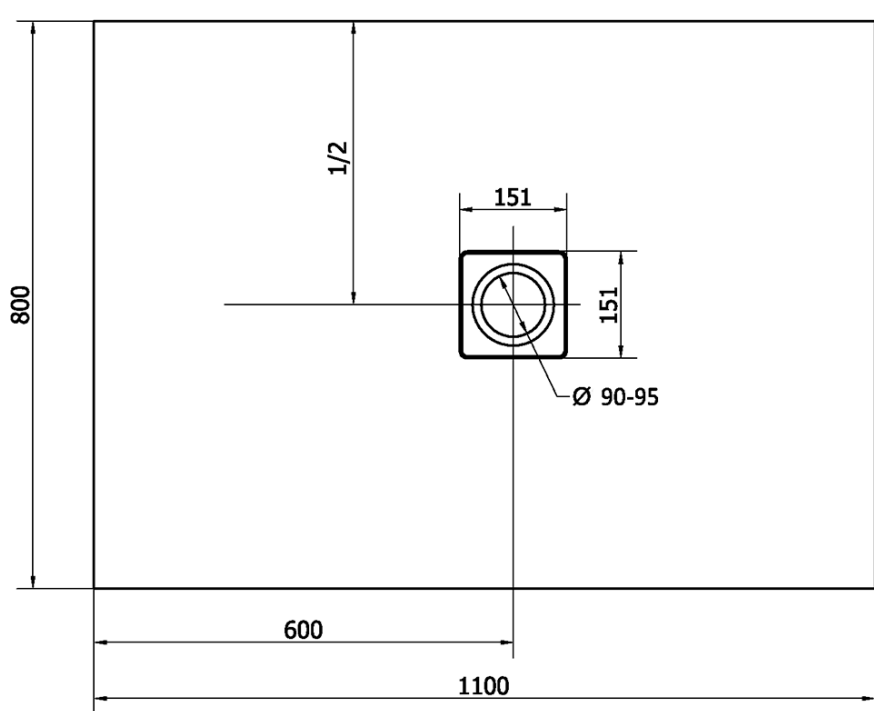

FLEXIA Cast Marble Shower Tray 110x80cm, Cuttable According To Your Req

Technical sheet

----- STRANA ŘEZU
CUTTED EDGE