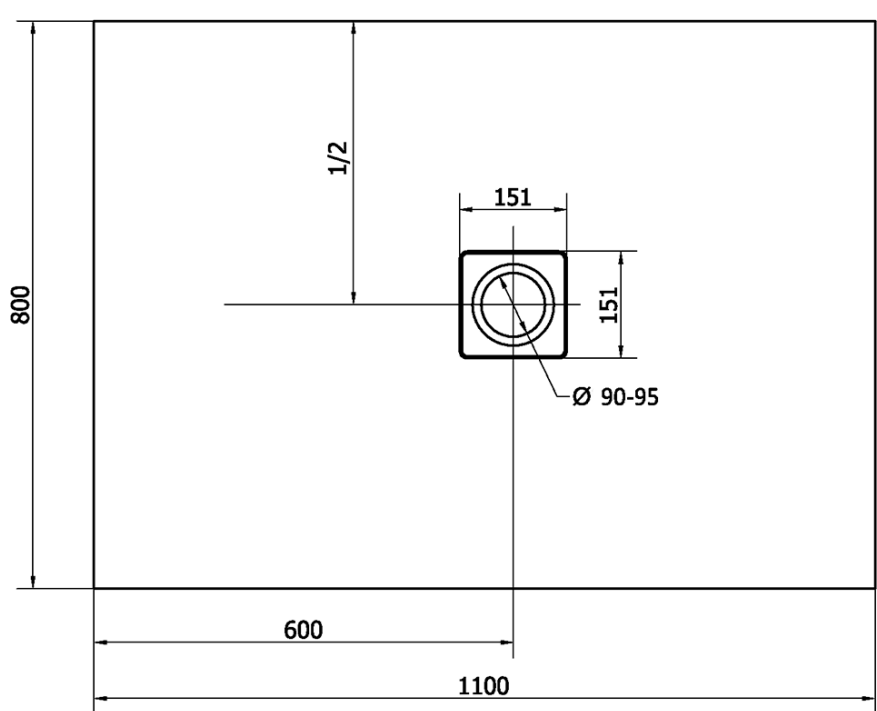

FLEXIA Cast Marble Shower Tray 110x80cm, Cuttable According To Your Req

Technical sheet

----- STRANA ŘEZU
CUTTED EDGE