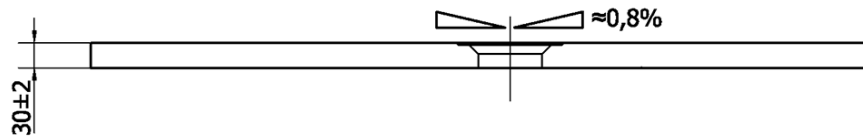

FLEXIA Cast Marble Shower Tray 110x80cm, Cuttable According To Your Req

Technical sheet

----- STRANA ŘEZU
CUTTED EDGE