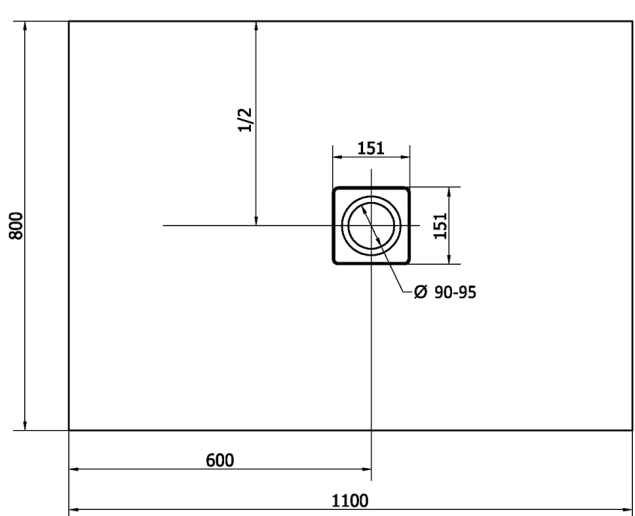

FLEXIA Cast Marble Shower Tray 110x80cm, Cuttable According To Your Req

Order code: 72924

Size

Length: 1100 mm

Width: 800 mm

Height: 30 mm

Properties

Colour: White

Material: Cast marble

Warranty: 2 years

Technical sheet

----- STRANA ŘEZU
CUTTED EDGE