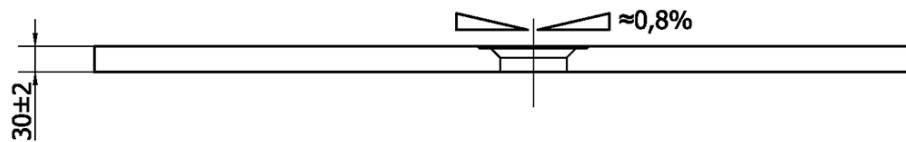

### Size

Length: 1100 mm  
Width: 900 mm  
Height: 30 mm

### Properties

Colour: White  
Material: Cast marble  
Shape: Rectangular  
Waste diameter: 90 mm  
Weight / Piece: 53.0 kg  
Packaging: 1 Piece  
Warranty: 2 years

### We recommend buy

1 Piece FLEXIA Shower Tray Waste Ø 90mm, DN40, brushed stainless steel (Order code: 17731)

FLEXIA Cast Marble Shower Tray 110x90cm, Cuttable  
According To Your Req

Technical sheet

----- STRANA ŘEZU  
CUTTED EDGE