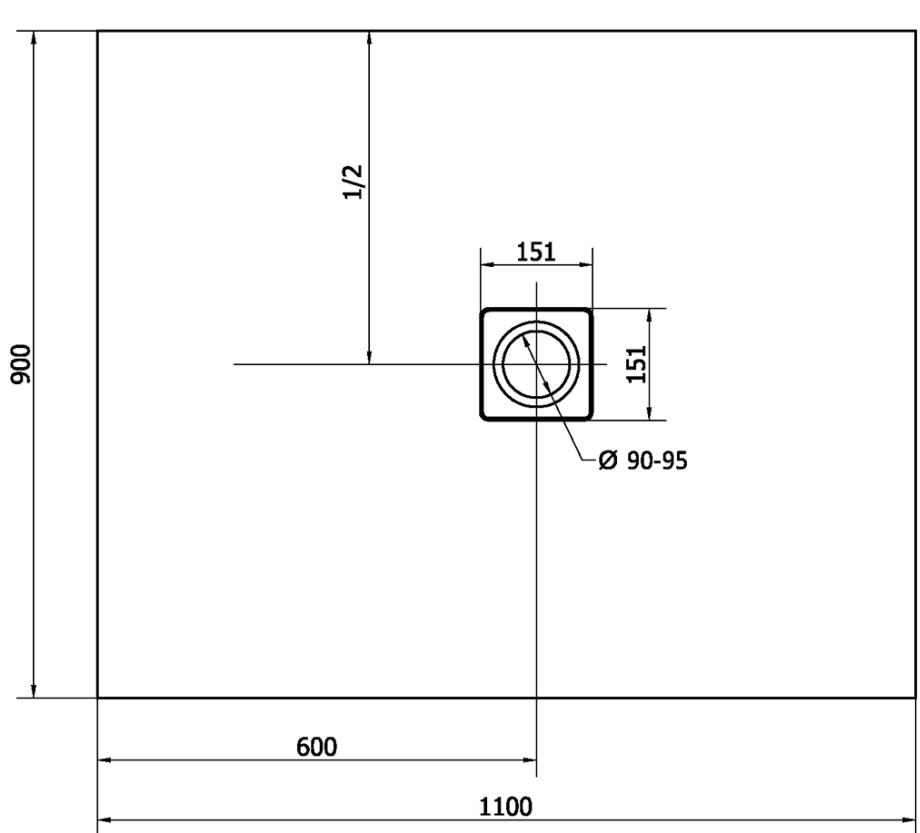

### Size

Length: 1100 mm  
Width: 900 mm  
Height: 30 mm

### Properties

Colour: White  
Material: Cast marble  
Shape: Rectangular  
Waste diameter: 90 mm  
Weight / Piece: 53.0 kg  
Packaging: 1 Piece  
Warranty: 2 years

### We recommend buy

1 Piece FLEXIA Shower Tray Waste Ø 90mm, DN40, brushed stainless steel (Order code: 17731)

FLEXIA Cast Marble Shower Tray 110x90cm, Cuttable  
According To Your Req

Technical sheet

----- STRANA ŘEZU  
CUTTED EDGE