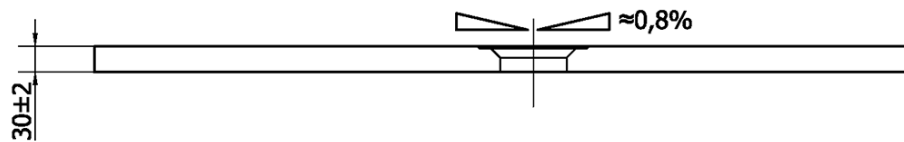

FLEXIA Cast Marble Shower Tray 110x90cm, Cuttable According To Your Req

Order code: 72923

Basic information

Brand: Polysan
Series: FLEXIA

Size

Length: 1100 mm
Width: 900 mm
Height: 30 mm

Properties

Colour: White
Material: Cast marble
Shape: Rectangular
Waste diameter: 90 mm
Weight / Piece: 53.0 kg
Packaging: 1 Piece
Warranty: 2 years

We recommend buy

1 Piece FLEXIA Shower Tray Waste Ø 90mm, DN40, brushed stainless steel (Order code: 17731)

FLEXIA Cast Marble Shower Tray 110x90cm, Cuttable
According To Your Req

Technical sheet

----- STRANA ŘEZU
CUTTED EDGE