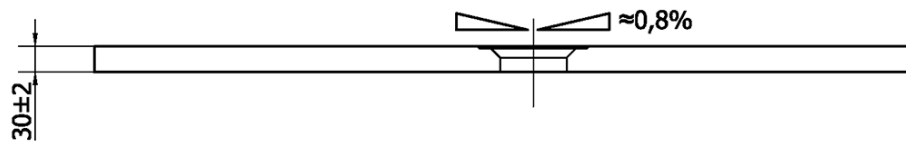

### Size

Length: 1100 mm  
Width: 900 mm  
Height: 30 mm

### Properties

Colour: White  
Material: Cast marble  
Shape: Rectangular  
Waste diameter: 90 mm  
Weight / Piece: 53.0 kg  
Packaging: 1 Piece  
Warranty: 2 years

### We recommend buy

1 Piece FLEXIA Shower Tray Waste Ø 90mm, DN40, brushed stainless steel (Order code: 17731)

Technical sheet

----- STRANA ŘEZU  
CUTTED EDGE