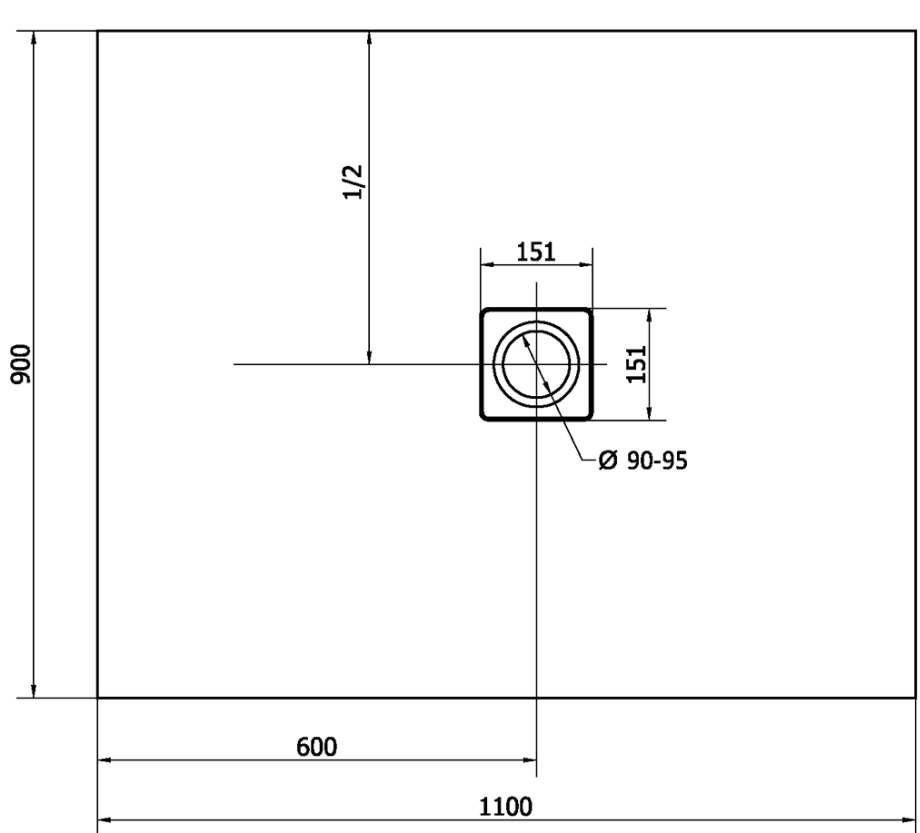

### Size

Length: 1100 mm  
Width: 900 mm  
Height: 30 mm

### Properties

Colour: White  
Material: Cast marble  
Shape: Rectangular  
Waste diameter: 90 mm  
Weight / Piece: 53.0 kg  
Packaging: 1 Piece  
Warranty: 2 years

### We recommend buy

1 Piece FLEXIA Shower Tray Waste Ø 90mm, DN40, brushed stainless steel (Order code: 17731)

Technical sheet

----- STRANA ŘEZU  
CUTTED EDGE