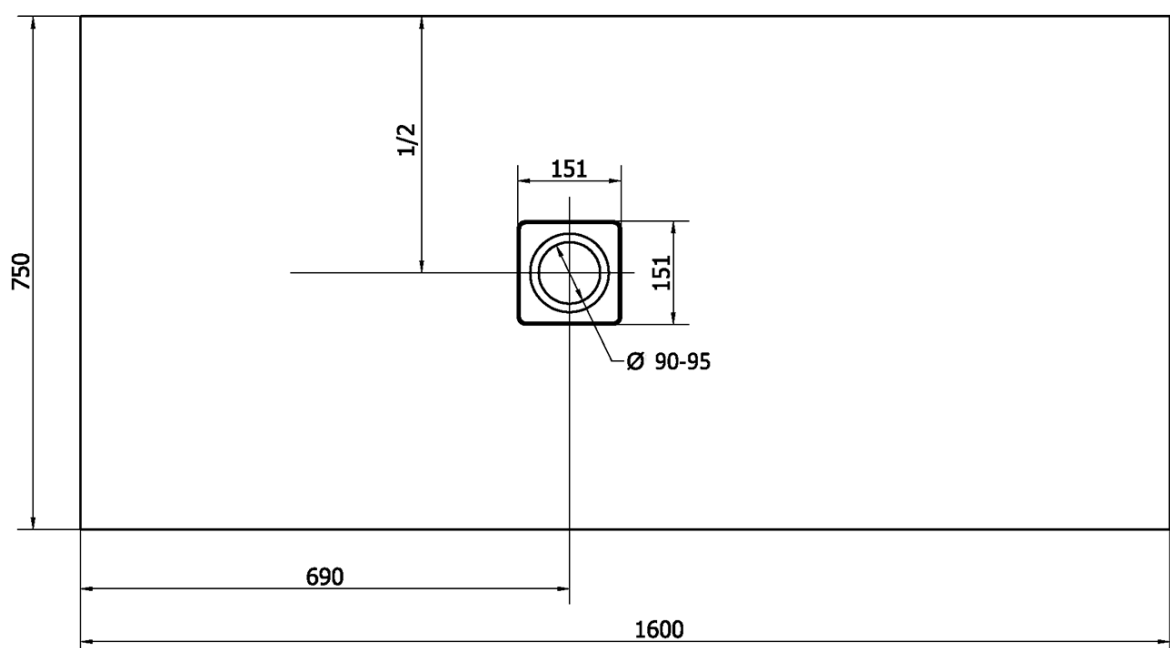

### Size

Length: 1600 mm  
Width: 750 mm  
Height: 35 mm

### Properties

Warranty: 2 years  
Weight / Piece: 64 kg  
Packaging: 1 Piece  
Colour: White  
Material: Cast marble  
Shape: Rectangular  
Waste diameter: 90 mm

### We recommend buy

1 Piece FLEXIA shower tray siphon, dia. 90mm, DN40, cover stainless steel matt (Order code: 17731)

Technical sheet

-----  
STRANA ŘEZU  
CUTTED EDGE