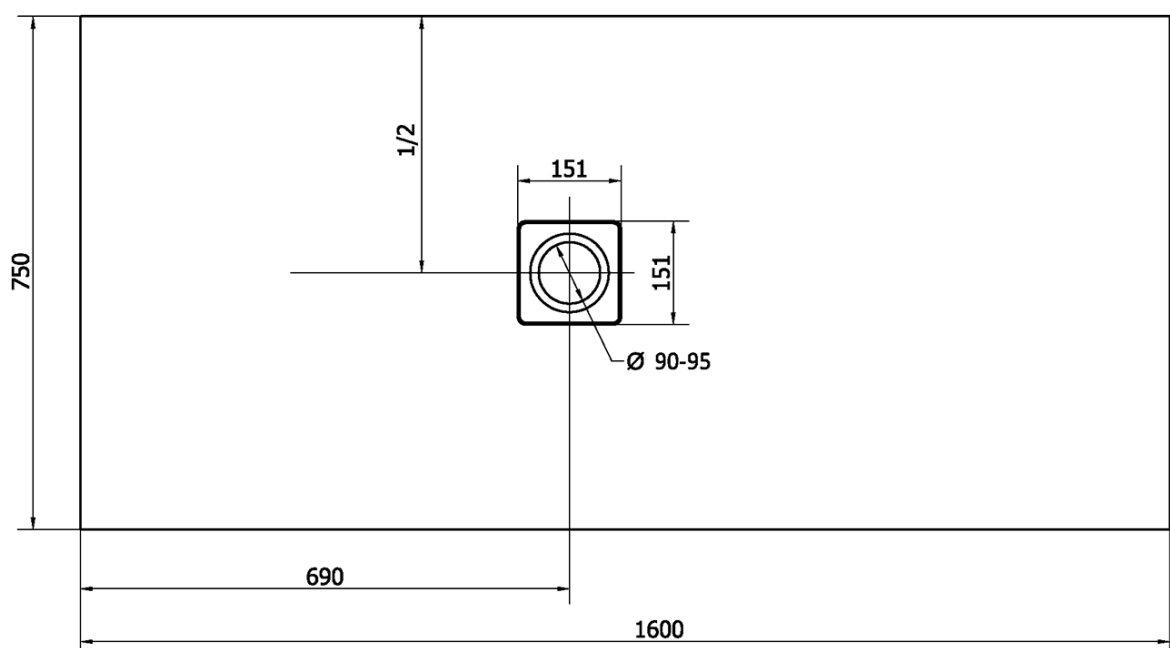

FLEXIA Cast Marble Shower Tray 160x75cm, Cuttable According To Your Req

Order code: 72921

Basic information

Brand: Polysan
Series: FLEXIA

Size

Length: 1600 mm
Width: 750 mm
Height: 35 mm

Properties

Colour: White
Material: Cast marble
Shape: Rectangular
Waste diameter: 90 mm
Weight / Piece: 64.0 kg
Packaging: 1 Piece
Warranty: 2 years

We recommend buy

1 Piece FLEXIA Shower Tray Waste Ø 90mm, DN40, brushed stainless steel (Order code: 17731)

Technical sheet

STRANA ŘEZU
CUTTED EDGE