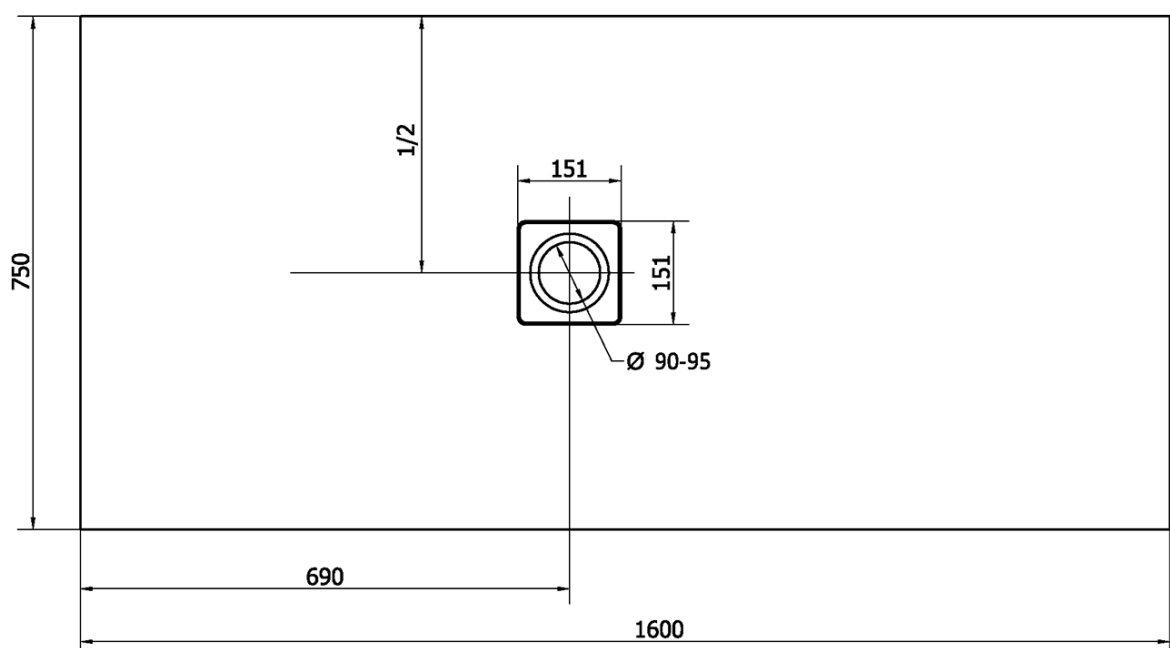

### Size

Length: 1600 mm  
Width: 750 mm  
Height: 35 mm

### Properties

Colour: White  
Material: Cast marble  
Shape: Rectangular  
Waste diameter: 90 mm  
Weight / Piece: 64.0 kg  
Packaging: 1 Piece  
Warranty: 2 years

### We recommend buy

1 Piece FLEXIA Shower Tray Waste Ø 90mm, DN40, brushed stainless steel (Order code: 17731)

Technical sheet

-----  
STRANA ŘEZU  
CUTTED EDGE