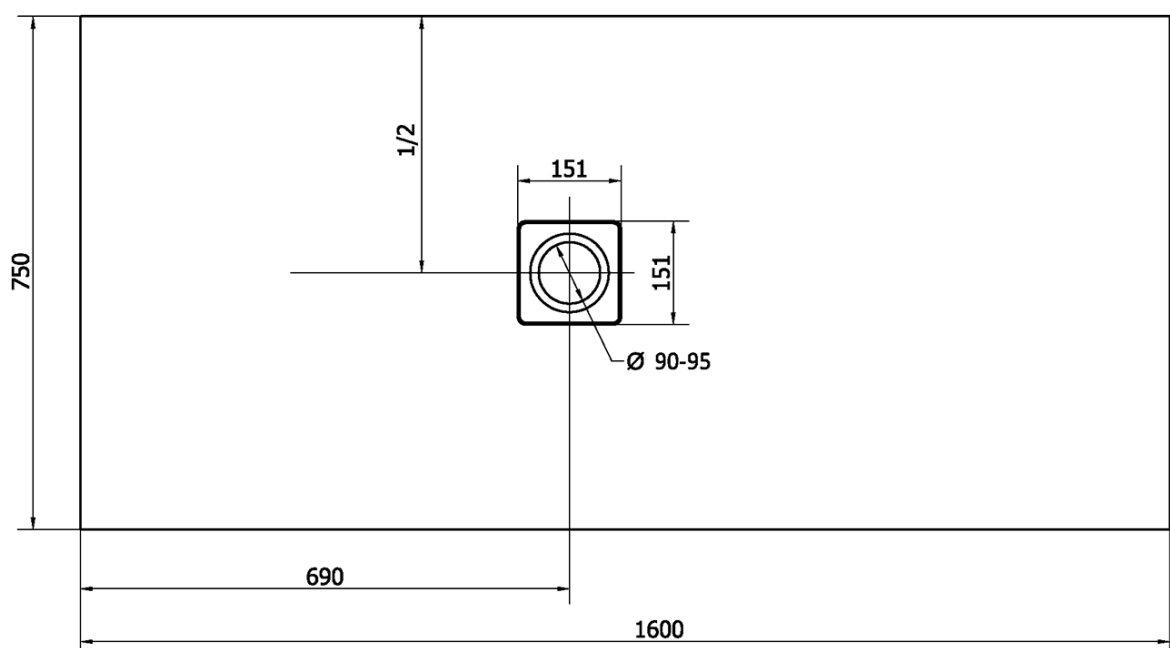

## Size

Length: 1600 mm  
Width: 750 mm  
Height: 35 mm

## Properties

Colour: White  
Material: Cast marble  
Shape: Rectangular  
Waste diameter: 90 mm  
Weight / Piece: 64.0 kg  
Packaging: 1 Piece  
Warranty: 2 years

## We recommend buy

1 Piece FLEXIA Shower Tray Waste Ø 90mm, DN40, brushed stainless steel (Order code: 17731)

Technical sheet

-----  
STRANA ŘEZU  
CUTTED EDGE