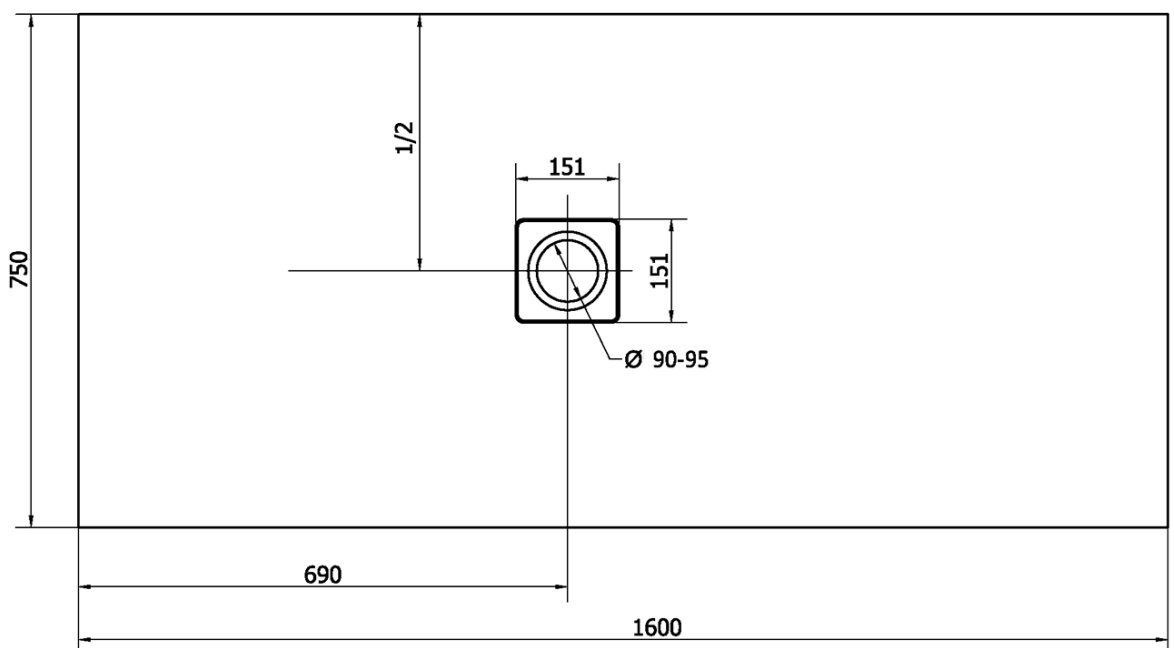

### Size

Length: 1600 mm  
Width: 750 mm  
Height: 35 mm

### Properties

Colour: White  
Material: Cast marble  
Shape: Rectangular  
Waste diameter: 90 mm  
Weight / Piece: 64.0 kg  
Packaging: 1 Piece  
Warranty: 2 years

### We recommend buy

1 Piece FLEXIA Shower Tray Waste Ø 90mm, DN40, brushed stainless steel (Order code: 17731)

Technical sheet

-----  
STRANA ŘEZU  
CUTTED EDGE