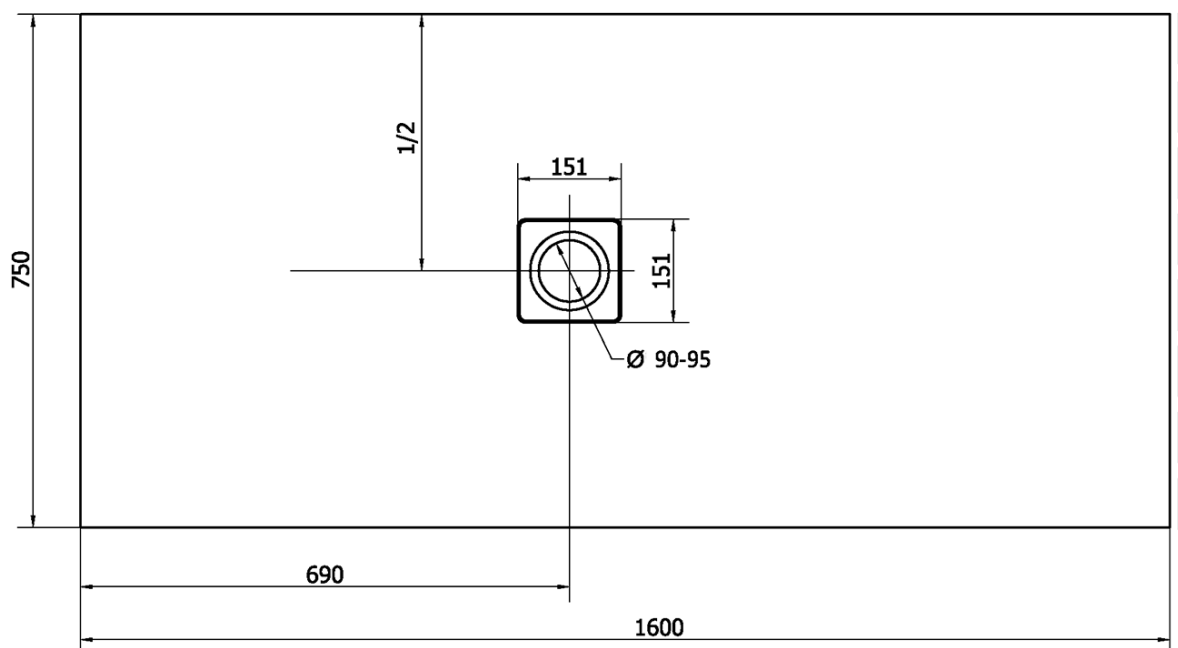

FLEXIA Cast Marble Shower Tray 160x75cm, Cuttable According To Your Req

Order code: 72921

Basic information

Brand: Polysan
Series: FLEXIA

Size

Length: 1600 mm
Width: 750 mm
Height: 35 mm

Properties

Colour: White
Material: Cast marble
Shape: Rectangular
Waste diameter: 90 mm
Weight / Piece: 64.0 kg
Packaging: 1 Piece
Warranty: 2 years

We recommend buy

1 Piece FLEXIA Shower Tray Waste Ø 90mm, DN40, brushed stainless steel (Order code: 17731)

Technical sheet

STRANA ŘEZU
CUTTED EDGE