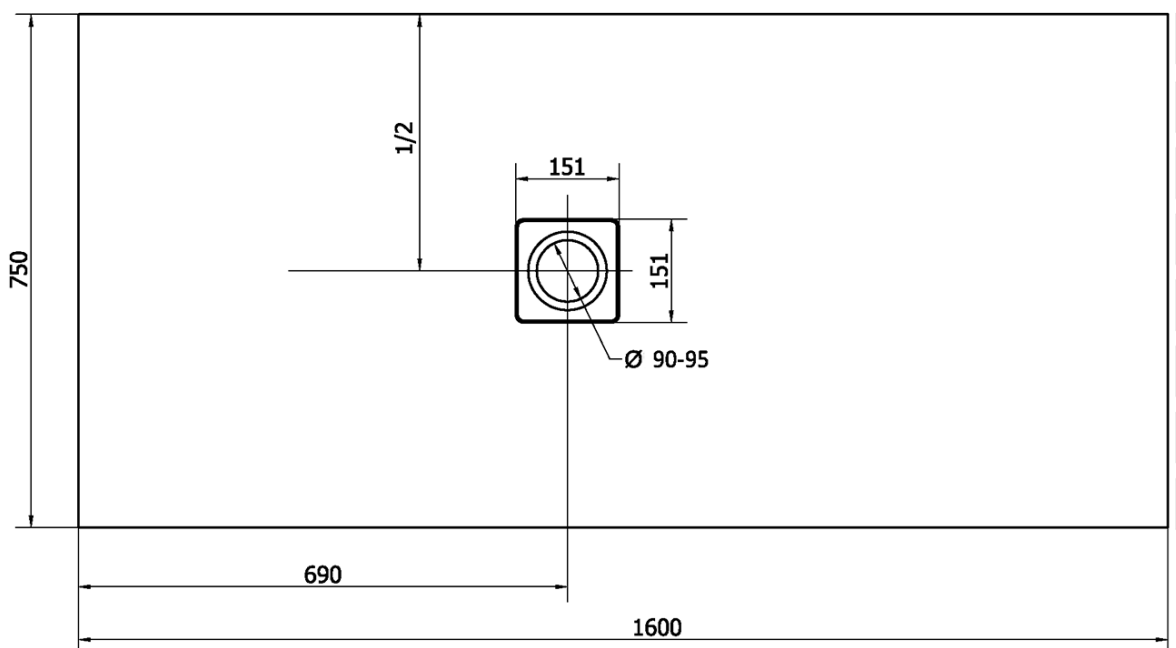

FLEXIA Cast Marble Shower Tray 160x75cm, Cuttable According To Your Req

Order code: 72921

Basic information

Brand: Polysan
Series: FLEXIA

Size

Length: 1600 mm
Width: 750 mm
Height: 35 mm

Properties

Colour: White
Material: Cast marble
Shape: Rectangular
Waste diameter: 90 mm
Weight / Piece: 64.0 kg
Packaging: 1 Piece
Warranty: 2 years

We recommend buy

1 Piece FLEXIA Shower Tray Waste Ø 90mm, DN40, brushed stainless steel (Order code: 17731)

Technical sheet

STRANA ŘEZU
CUTTED EDGE