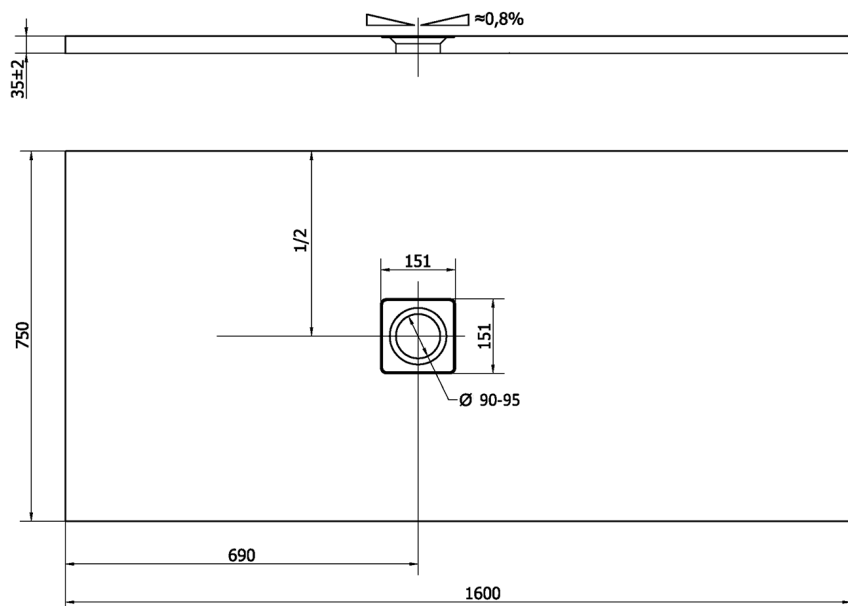

FLEXIA Cast Marble Shower Tray 160x75cm, Cuttable According To Your Req

Order code: 72921

Size

Length: 1600 mm

Width: 750 mm

Height: 35 mm

Properties

Colour: White

Material: Cast marble

Warranty: 2 years

Technical sheet

----- STRANA ŘEZU
CUTTED EDGE