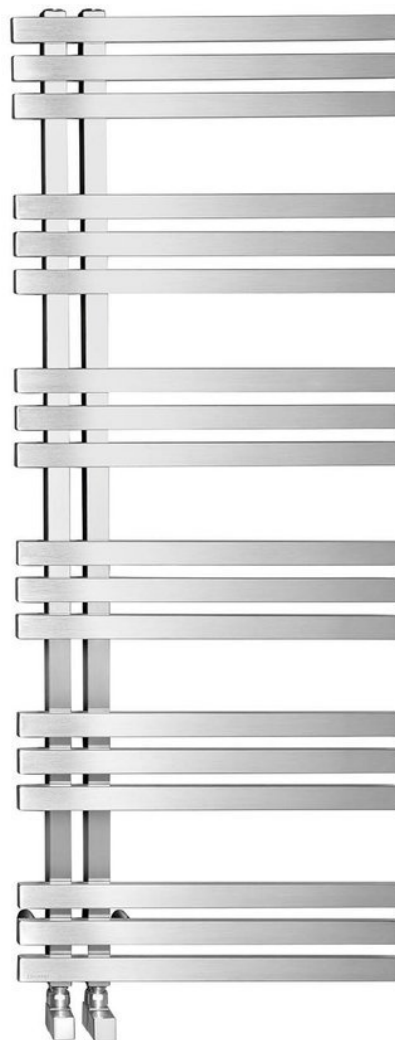

VISTA bathroom radiator 500x1190 mm, brushed stainless steel

Order code: NR613

Basic information

Brand: Sapho
Series: VISTA

Size

Width: 500 mm
Height: 1190 mm
Volume: 4.98 l

Properties

Colour: Brushed stainless steel
Material: Stainless steel
Shape: E-Shape
Installation: 180° rotatable
Suggested heating element: 300 W
Heating type: Electric Heating, Combined heating - Electric/Central, Central heating

Connection with 50 mm centers: Asymmetric (Side)

Connection centers: 50 mm
Output: 307 W
Temperature gradient: 75/65/20 °C
Weight / Piece: 9.95 kg
Packaging: 1 Piece
Warranty: 2 years

Spare parts

Bathroom radiator venting plug G1/2" metal (Order code: 26169)

VISTA bathroom radiator 500x1190 mm, brushed stainless steel

Technical sheet