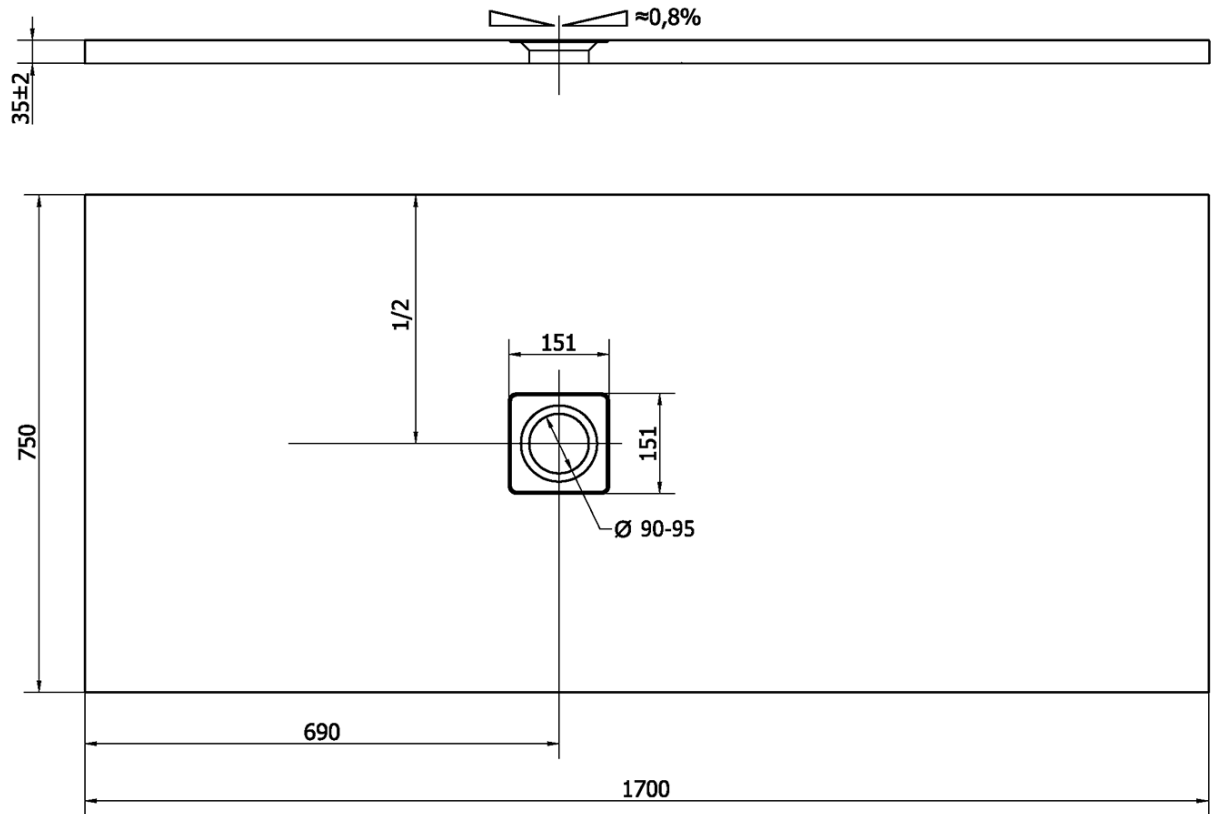

FLEXIA Cast Marble Shower Tray 170x75cm, Cuttable According To Your Req

Order code: 72919

Basic information

Brand: Polysan
Series: FLEXIA

Size

Length: 1700 mm
Width: 750 mm
Height: 35 mm

Properties

Colour: White
Material: Cast marble
Shape: Rectangular
Waste diameter: 90 mm
Weight / Piece: 68.0 kg
Packaging: 1 Piece
Warranty: 2 years

We recommend buy

1 Piece FLEXIA shower tray siphon, dia. 90mm, DN40, cover stainless steel matt (Order code: 17731)

Technical sheet

----- STRANA ŘEZU
CUTTED EDGE