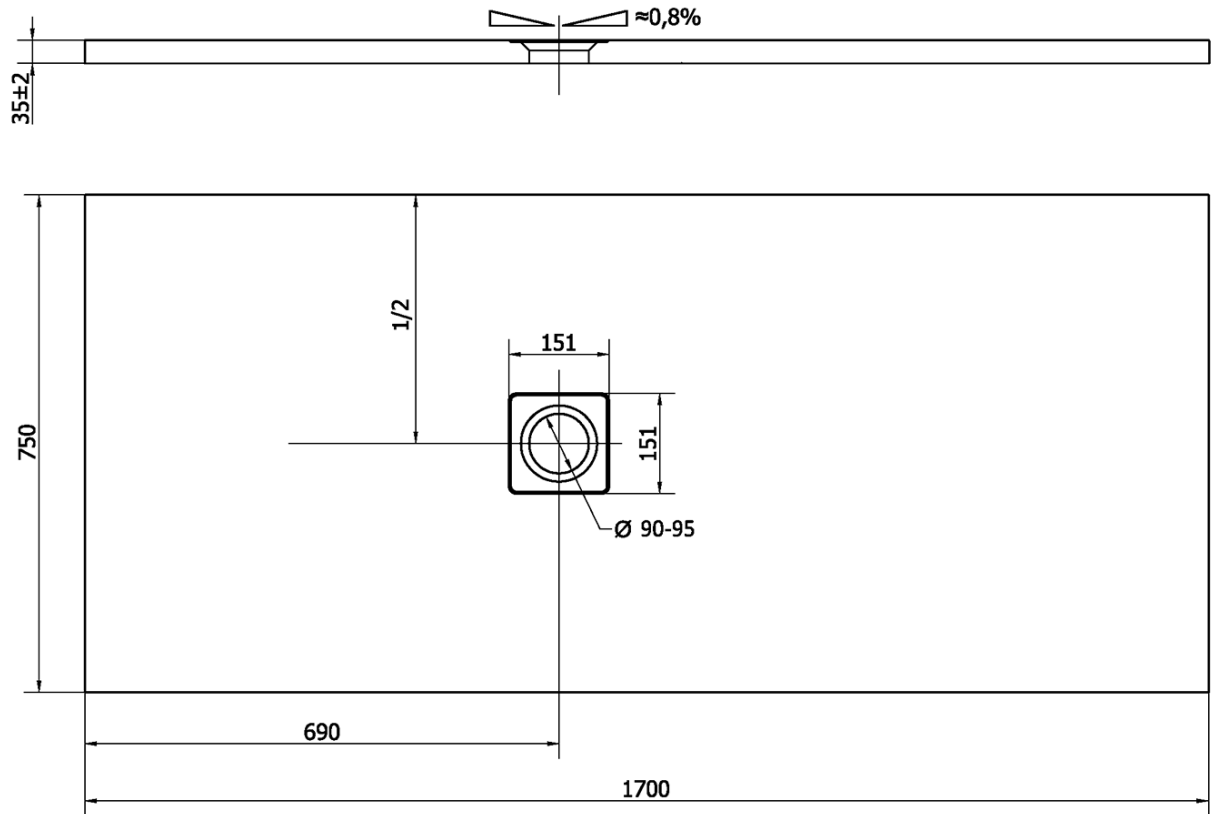

FLEXIA Cast Marble Shower Tray 170x75cm, Cuttable According To Your Req

Order code: 72919

Basic information

Brand: Polysan
Series: FLEXIA

Size

Length: 1700 mm
Width: 750 mm
Height: 35 mm

Properties

Colour: White
Material: Cast marble
Shape: Rectangular
Waste diameter: 90 mm
Weight / Piece: 68.0 kg
Packaging: 1 Piece
Warranty: 2 years

We recommend buy

1 Piece FLEXIA Shower Tray Waste Ø 90mm, DN40, brushed stainless steel (Order code: 17731)

Technical sheet

----- STRANA ŘEZU
CUTTED EDGE