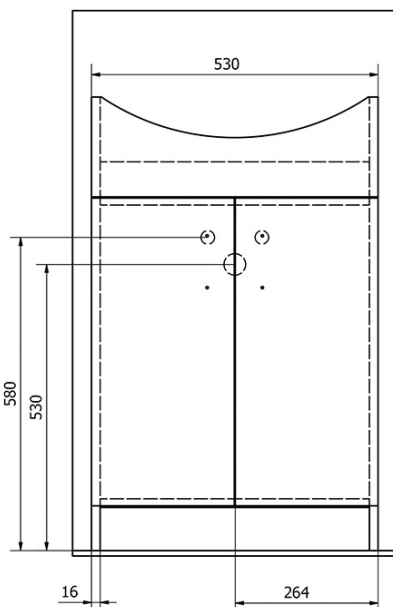

SIMPLEX ECO 55 washbasin cabinet including washbasin 53x83,5x30,7cm

Order code: SIME550

Size

Width: 530 mm

Height: 835 mm

Depth: 307 mm

Properties

Colour: White

Material: MDF/laminate

Warranty: 2 years

Technical sheet

SIMPLEX ECO 55 washbasin cabinet including washbasin
53x83,5x30,7cm