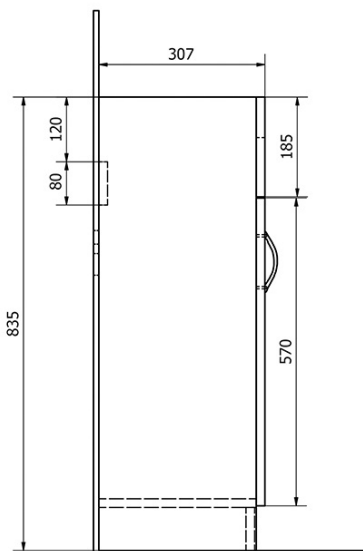

SIMPLEX ECO 55 washbasin cabinet including washbasin 53x83,5x30,7cm

Order code: SIME550

Size

Width: 530 mm

Height: 835 mm

Depth: 307 mm

Properties

Colour: White

Material: MDF/laminate

Warranty: 2 years

Technical sheet

SIMPLEX ECO 55 washbasin cabinet including washbasin
53x83,5x30,7cm