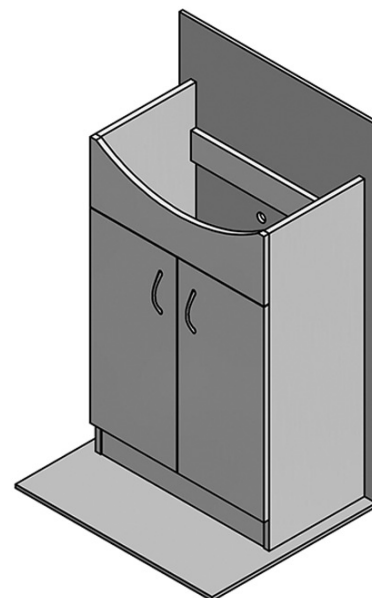

SIMPLEX ECO 55 washbasin cabinet including washbasin 53x83,5x30,7cm

Order code: SIME550

Size

Width: 530 mm

Height: 835 mm

Depth: 307 mm

Properties

Colour: White

Material: MDF/laminate

Warranty: 2 years

Technical sheet

SIMPLEX ECO 55 washbasin cabinet including washbasin
53x83,5x30,7cm